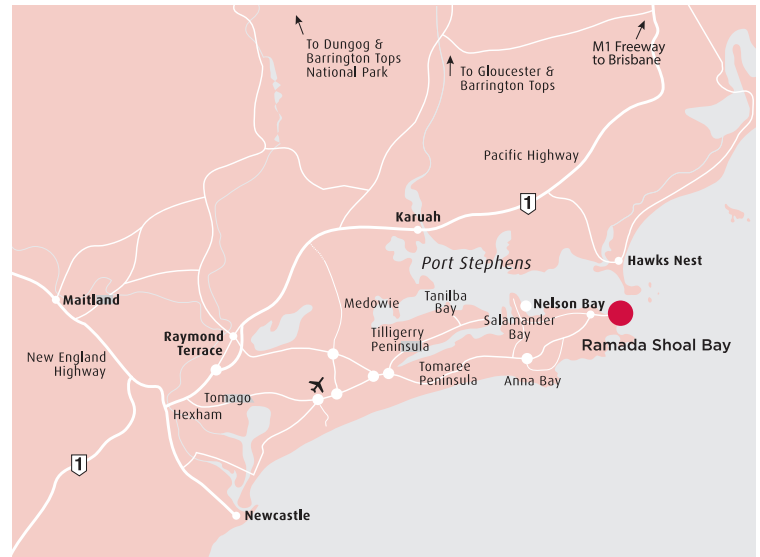

Say hello to
beautiful
Shoal Bay.

SAY HELLO TO RED®

RAMADA RESORT BY WYNDHAM SHOAL BAY

Tucked away on the New South Wales North Coast lies one of Australia's best-kept secrets – beautiful Shoal Bay. Overlooking white sand shores, pristine sparkling waters and breathtaking nature reserves, Ramada Shoal Bay is a little piece of paradise. Activities like fishing, dolphin cruises, whale watching cruises (seasonal) and a range of water sports make the resort the perfect base for exciting family adventures.

LOCATION

JUST 40 MINUTES from Newcastle Airport and a two-and-a-half hour drive from Sydney, Ramada Shoal Bay is positioned in close proximity to the area's most stunning natural attractions. The resort's beachfront setting with breathtaking views out to Tomaree Headland make it the ideal place to relax or explore the region's great range of activities, including the renowned Hunter Valley, a leisurely hour-and-a-half drive away.